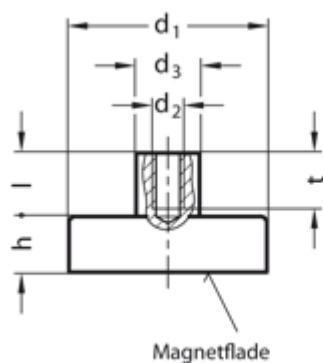

Data Sheet

Article number: 201223035

Description: E+G Magnet - female thread GN 50.25-HF-40
HF hard ferrite - 220°C, 100N

Measures

d_1 = 40 +0,2/-0,1

d_2 = M5x8,5

d_3 = 10 ±0,1

h = 8 +0,4/-0,1

Holding force N = 125

Material = HF Hård ferrit - 220° C

t = 9